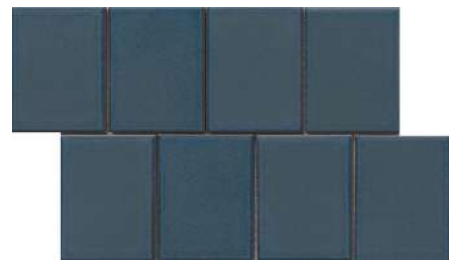

Royal

Sizes	
	9" x 14" Mesh 9.37" x 14.41"
Thickness	8mm
Testing	Shade Variation Rating
Results*	V2

1. Sustainability Attributes
2. Health Product Declaration (HPD) provided upon request
   - Product Packaging is 100% recyclable
   - VOC Free

*For more information visit www.emser.com. Always consult a professional for proper usage and installation.