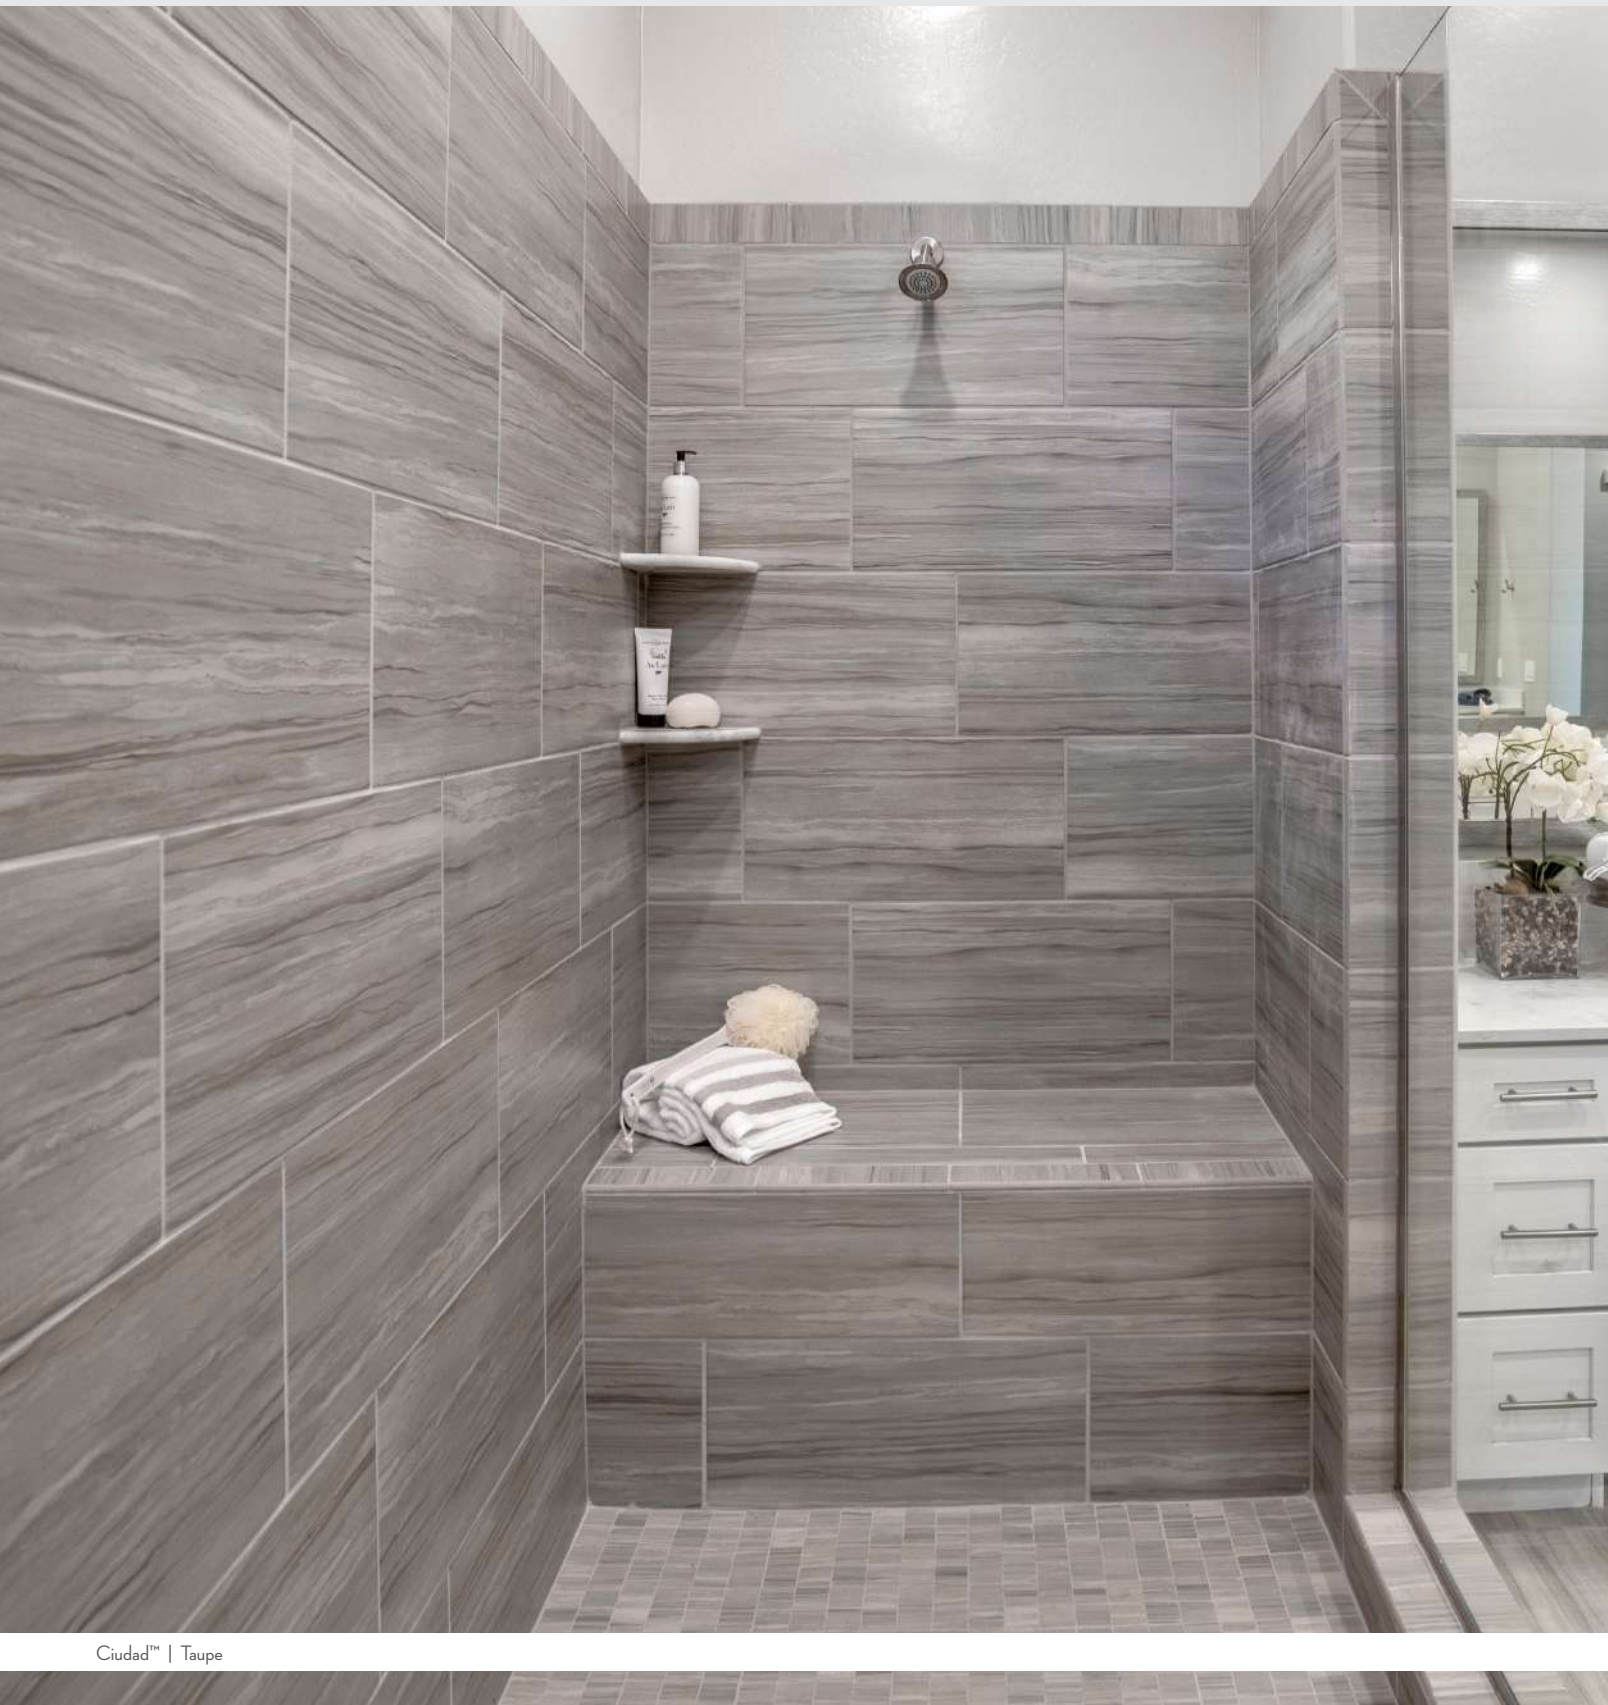

Ciudad™ recreates the look of natural stone in ceramic tile using high-definition printing. Its pattern variation from tile to tile is due to its striking graphic imaging, which adds a contemporary statement to any application.

CIUDAD™
Glazed Ceramic