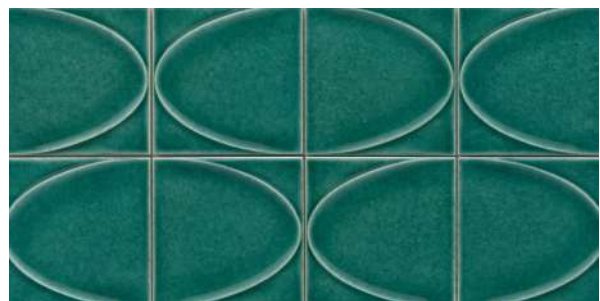

MIZU™
Glazed Ceramic Mosaic

Blue

White

Silver

Taupe

Green

Sizes	
	8" x 16" Mesh 7.80" x 15.67"
Thickness	8mm
Testing	Shade Variation Rating
Results*	V2

- Sustainability Attributes**
- Health Product Declaration (HPD) provided upon request
 - Product Packaging is 100% recyclable
 - VOC Free