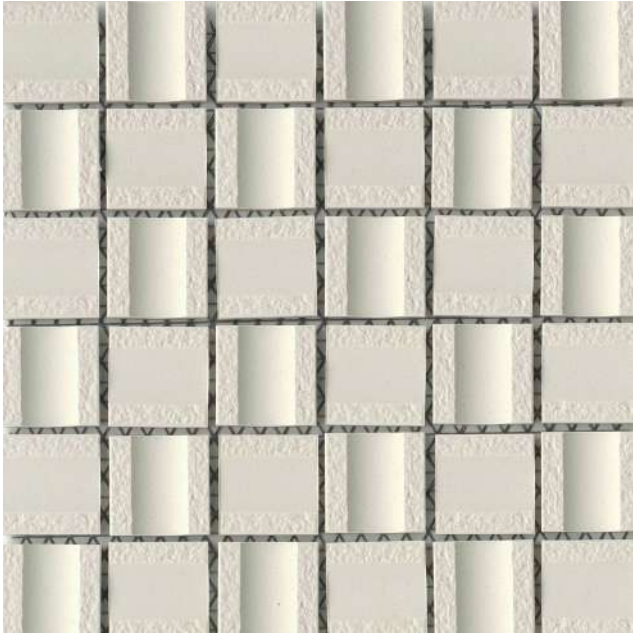

White

Sizes	
	12" x 12" Mesh 11.69" x 11.69"
Thickness	11mm
Testing	Shade Variation Rating
Results*	V2

It is recommended that the unglazed products be sealed to maintain stain or chemical resistance over-time. Always consult a professional for proper installation and maintenance.

1. **Sustainability Attributes**
2. Health Product Declaration (HPD) provided upon request
   - Product Packaging is 100% recyclable
   - VOC Free

*For more information visit www.emser.com. Always consult a professional for proper usage and installation.