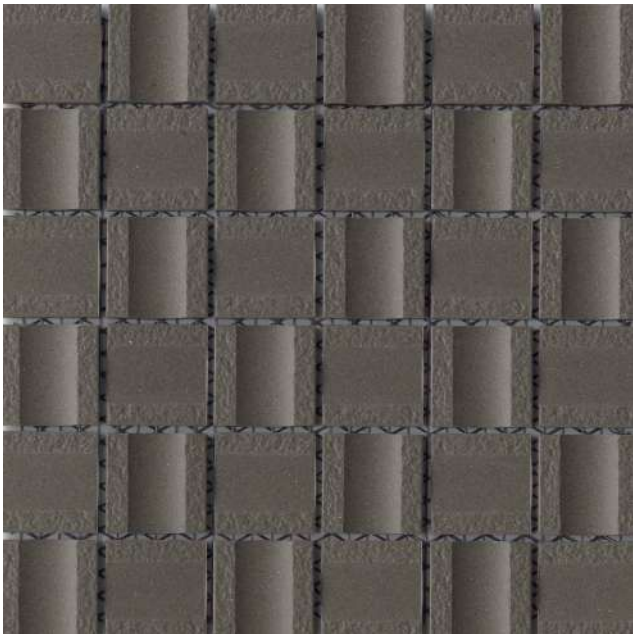

Rust

Sizes	
	12" x 12" Mesh 11.69" x 11.69"
Thickness	11mm
Testing	Shade Variation Rating
Results*	V2

It is recommended that the unglazed products be sealed to maintain stain or chemical resistance over-time. Always consult a professional for proper installation and maintenance.

1. **Sustainability Attributes**
2. Health Product Declaration (HPD) provided upon request
   - Product Packaging is 100% recyclable
   - VOC Free

*For more information visit www.emser.com. Always consult a professional for proper usage and installation.