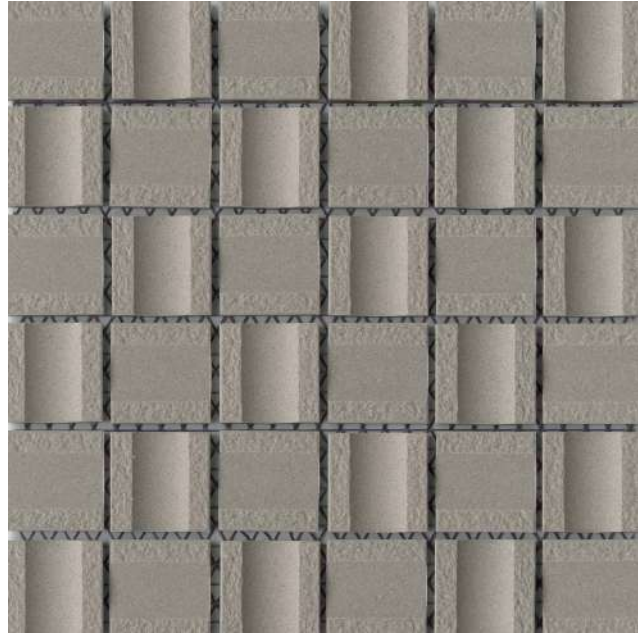

Silver

Sizes	
	12" x 12" Mesh 11.69" x 11.69"
Thickness	11mm
Testing	Shade Variation Rating
Results*	V2

It is recommended that the unglazed products be sealed to maintain stain or chemical resistance over-time. Always consult a professional for proper installation and maintenance.

1. **Sustainability Attributes**
2. Health Product Declaration (HPD) provided upon request
   - Product Packaging is 100% recyclable
   - VOC Free

*For more information visit www.emser.com. Always consult a professional for proper usage and installation.