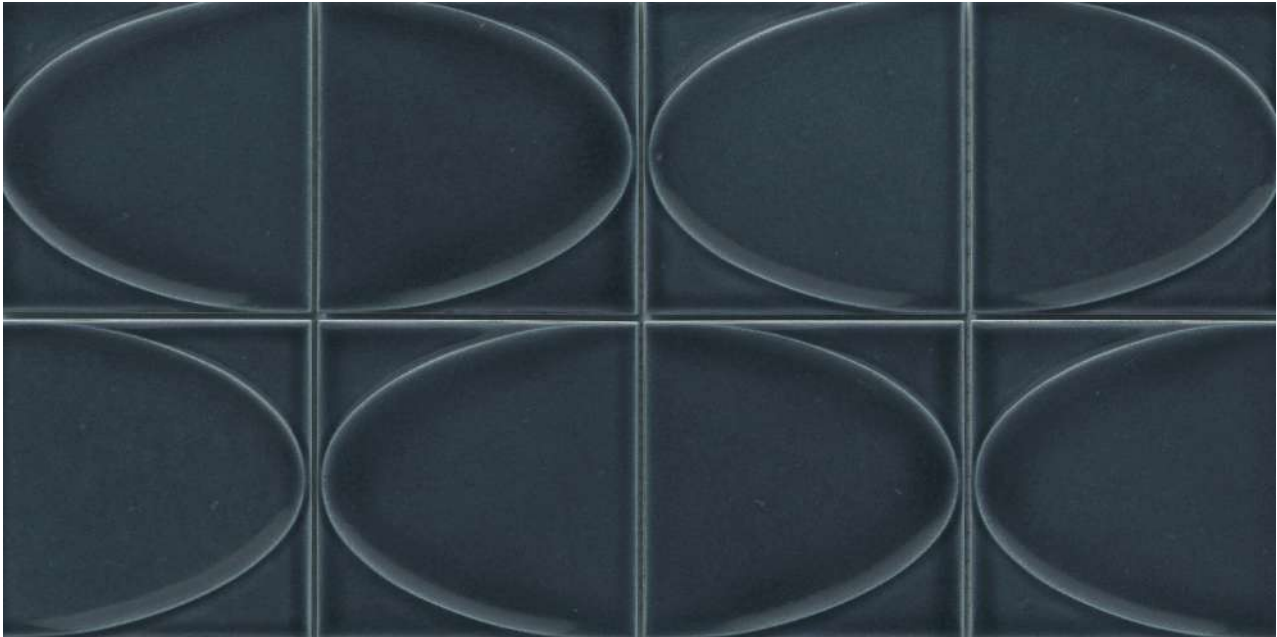

Blue

Sizes	
	8" x 16" Mesh 7.80" x 15.67"
Thickness	8mm
Testing	Shade Variation Rating
Results*	V2

1. **Sustainability Attributes**
2. Health Product Declaration (HPD) provided upon request
   - Product Packaging is 100% recyclable
   - VOC Free

*For more information visit www.emser.com. Always consult a professional for proper usage and installation.