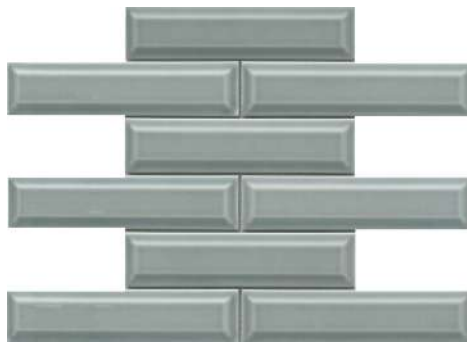

Gray

Sizes	11" x 12" 11.22" x 11.57"
Thickness	9mm
Testing	Shade Variation Rating
Results*	V2

1. **Sustainability Attributes**
2. Health Product Declaration (HPD) provided upon request
   - Product Packaging is 100% recyclable
   - VOC Free

*For more information visit www.emser.com. Always consult a professional for proper usage and installation.