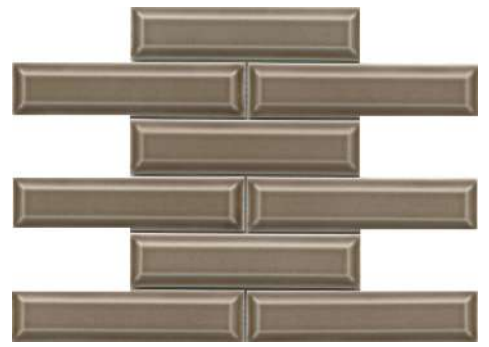

Skim

Sizes	11" x 12" 11.22" x 11.57"
Thickness	9mm
Testing	Shade Variation Rating
Results*	V2

1. **Sustainability Attributes**
2. Health Product Declaration (HPD) provided upon request
   - Product Packaging is 100% recyclable
   - VOC Free

*For more information visit www.emser.com. Always consult a professional for proper usage and installation.