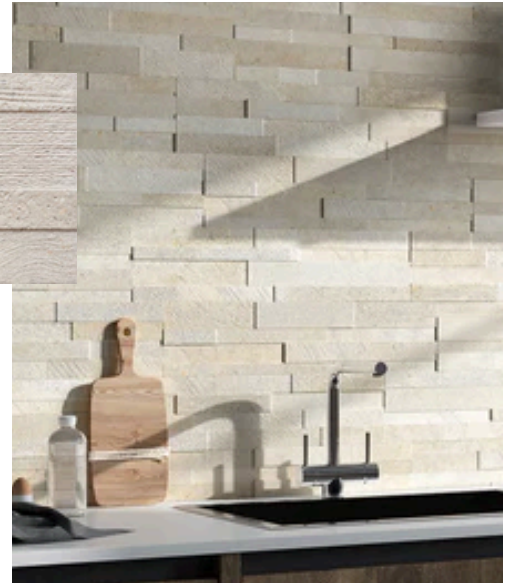

DARLING

BARTLETT
CUSTOM HOMES

POWDER ROOM 3 | CONCRETE SINK

SINK ACCENT WALL:
CONNECT IVORY 6X24