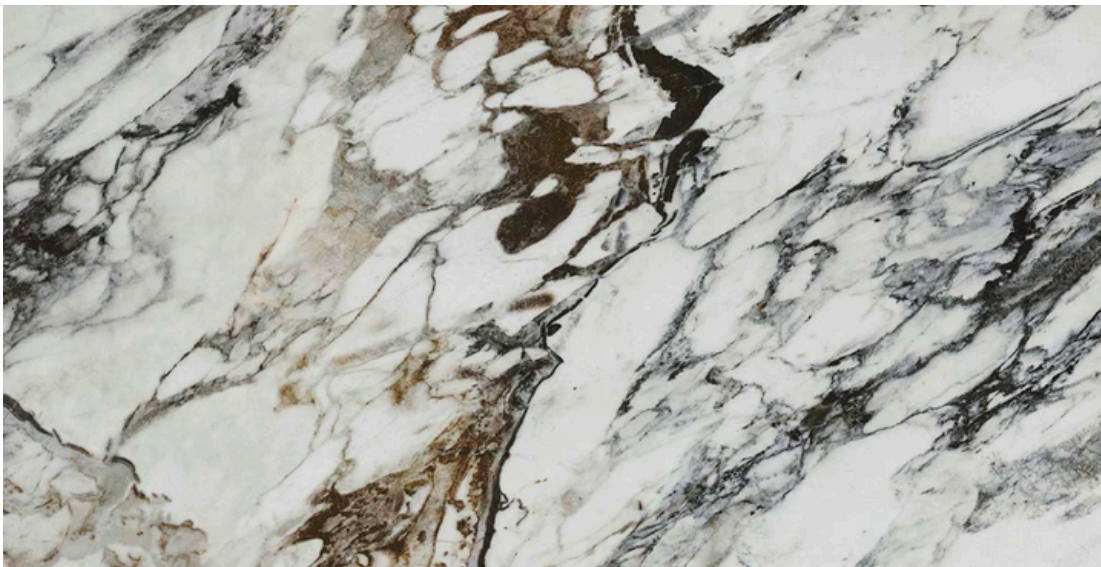

DARLING

BARTLETT
CUSTOM HOMES

FIREPLACE WALL

SECOND OPTION

TRIM: TBD

ALL GROUT: TBD

PARKVIEW ASTRAL 24X48 POLISHED