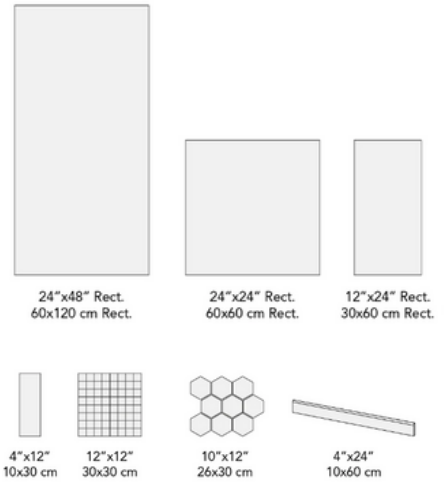

OUTDOOR LANAI

ALL GROUT: TBD

BIANCO DOLOMITE 24X48